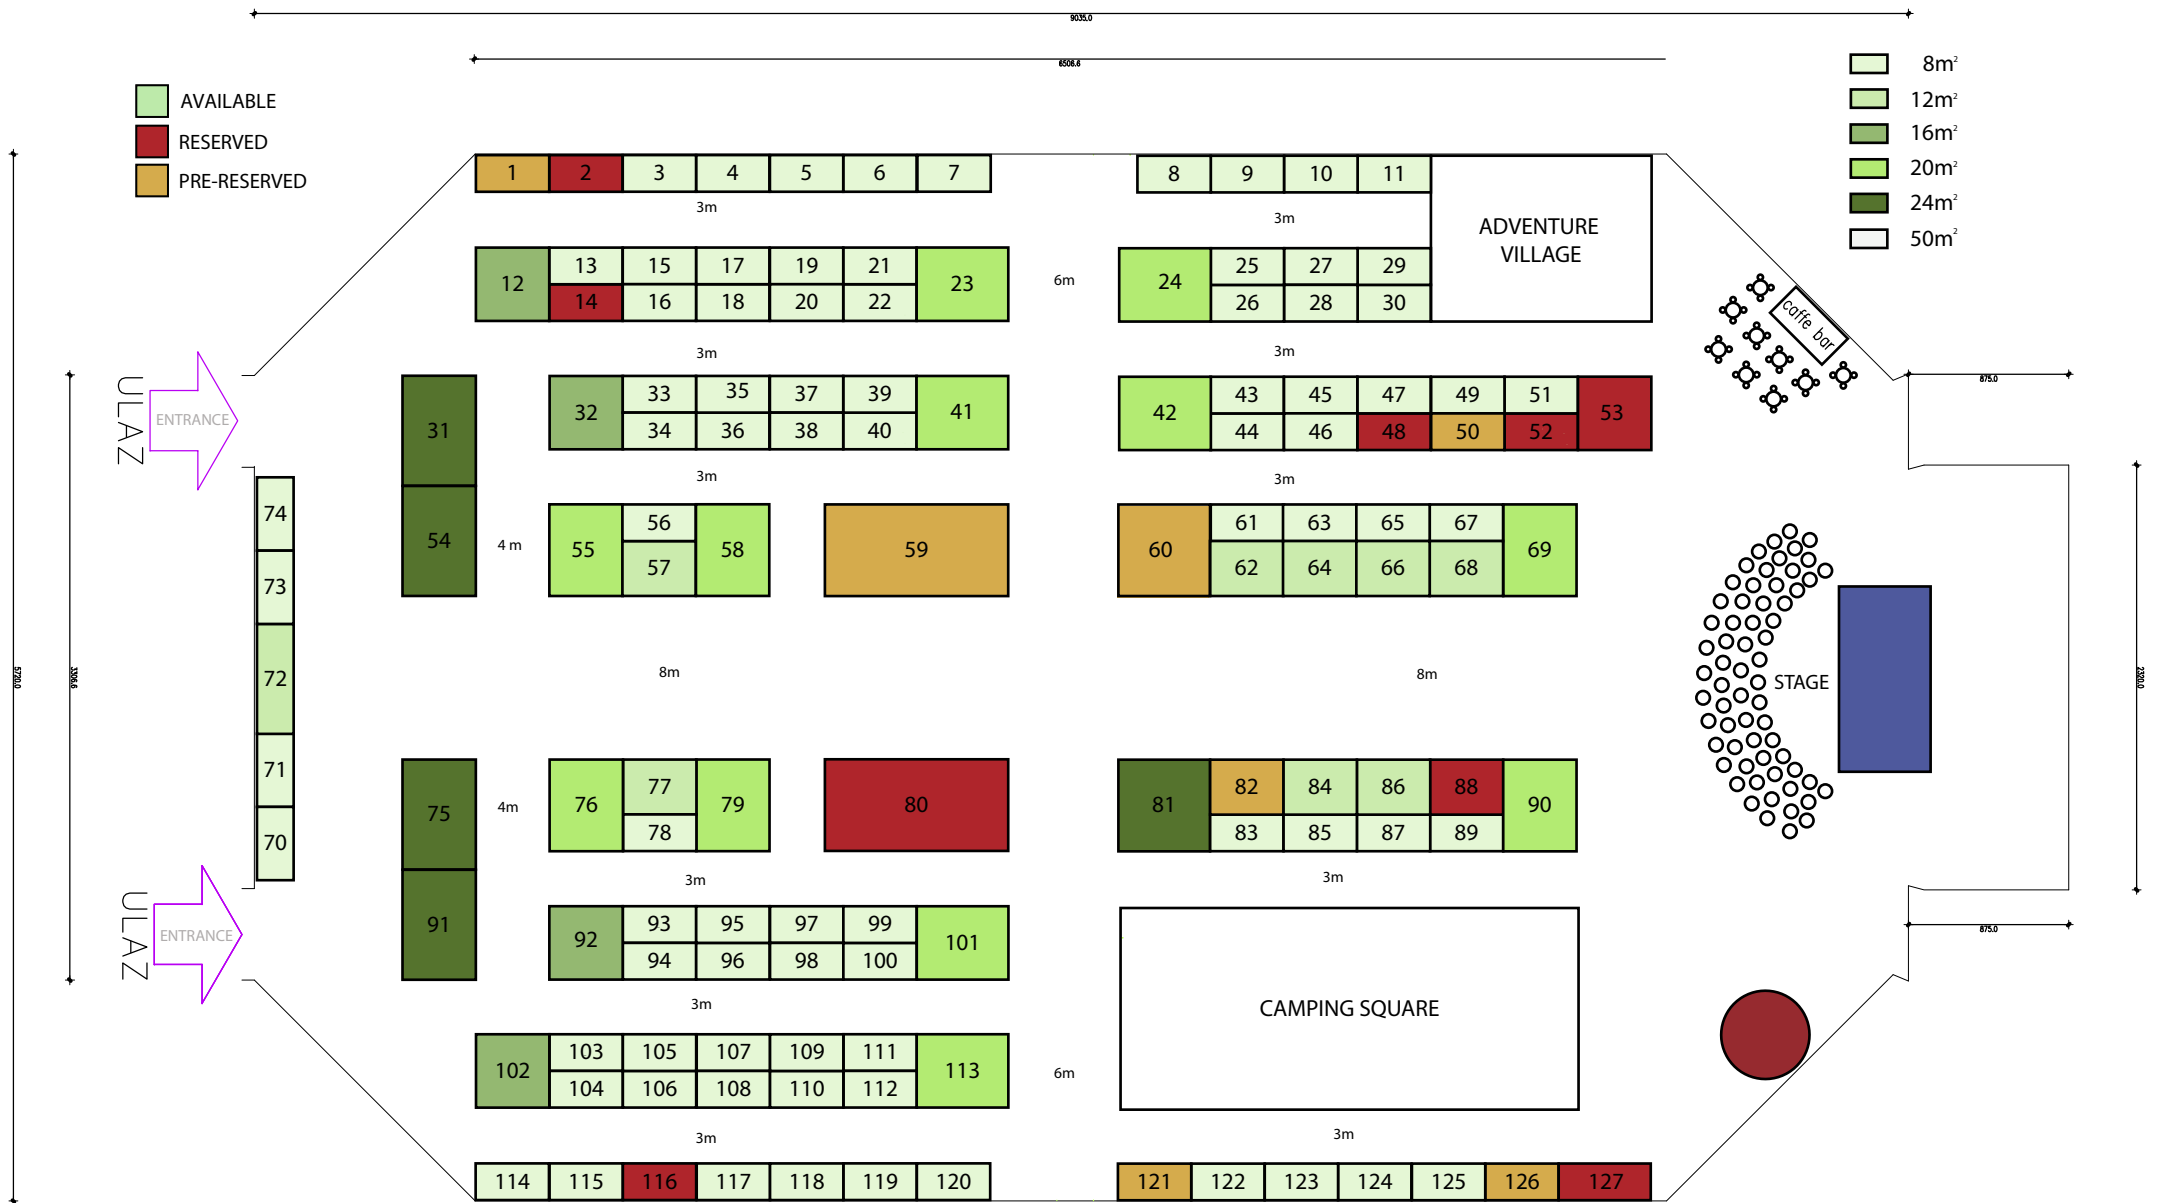

- AVAILABLE
- RESERVED
- PRE-RESERVED

- 8m²
- 12m²
- 16m²
- 20m²
- 24m²
- 50m²

ULAZ
ENTRANCE

ULAZ
ENTRANCE

ADVENTURE VILLAGE

STAGE

CAMPING SQUARE

coffee bar